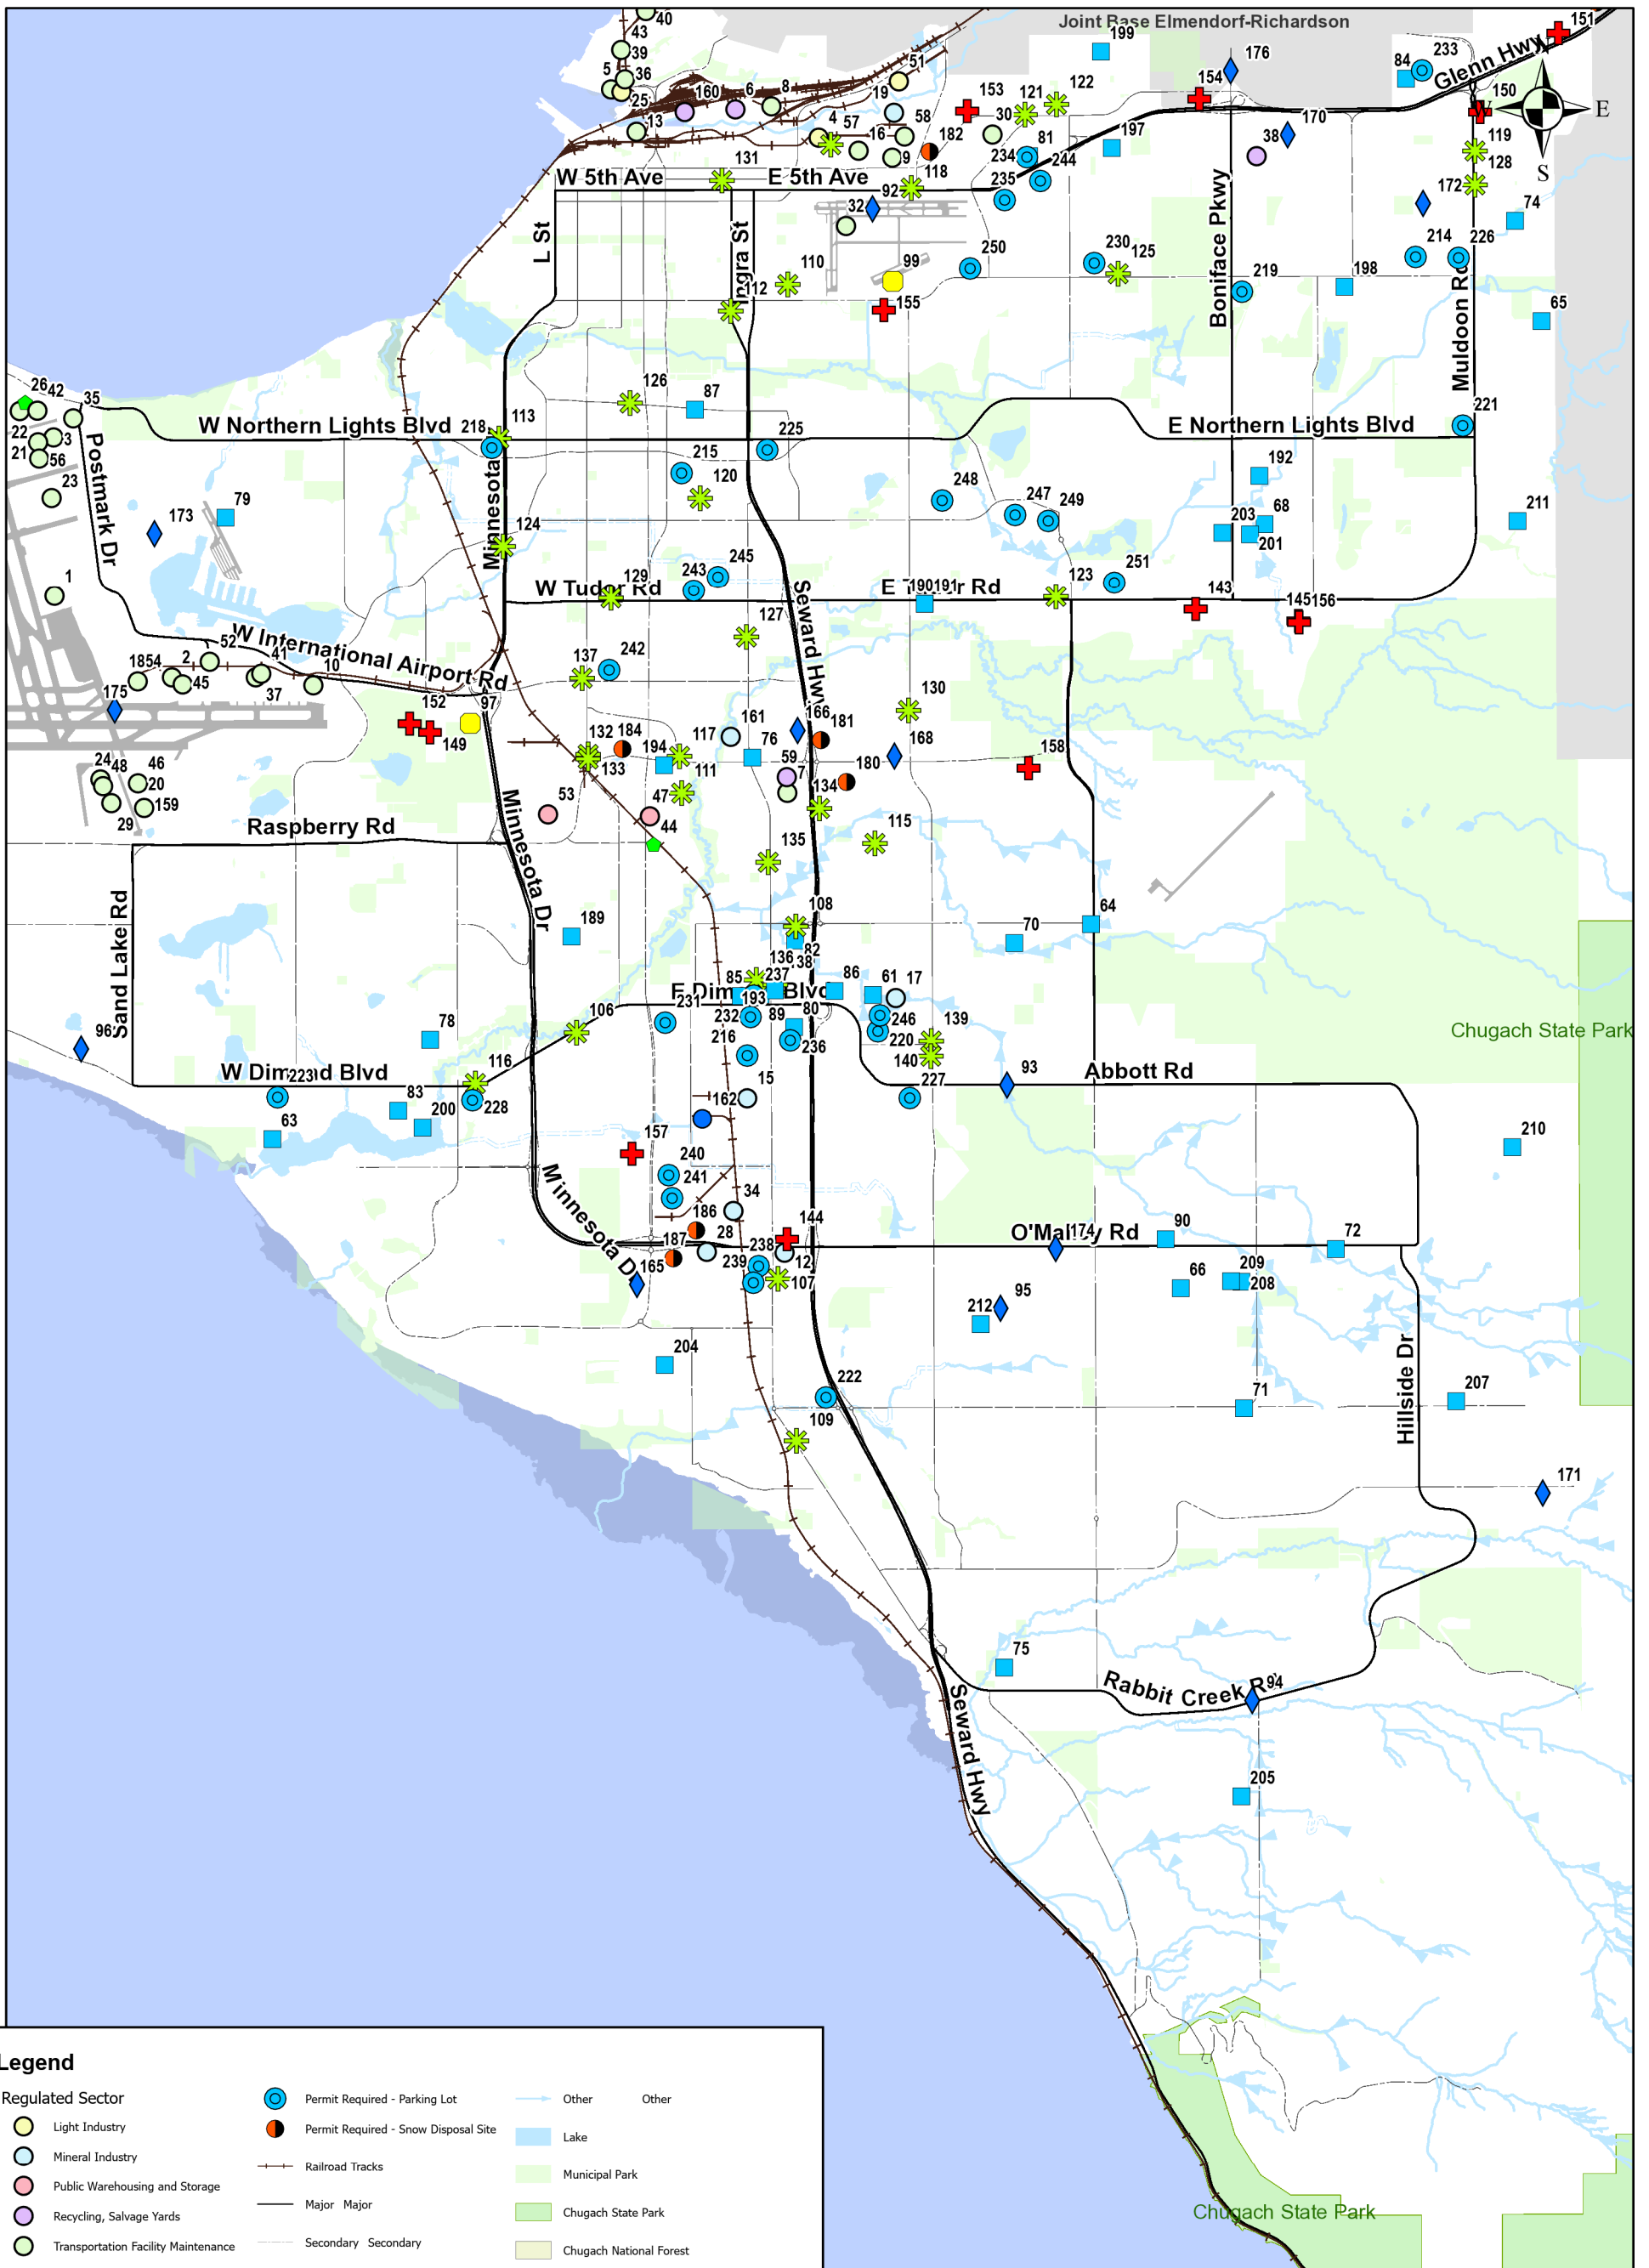

# Industrial Facilities - Anchorage

**Legend**

<b>Regulated Sector</b>	Permit Required - Parking Lot	Other	Other
Light Industry	Permit Required - Snow Disposal Site	Lake	
Mineral Industry	Railroad Tracks	Municipal Park	
Public Warehousing and Storage	Major Major	Chugach State Park	
Recycling, Salvage Yards	Secondary Secondary	Chugach National Forest	
Transportation Facility Maintenance	Airport Runway	<b>Marine</b>	
Subchapter N	<b>Stream</b>	Island	Island
Permit Required - Animal Facility	Not Classified Not Classified	Mudflat	Mudflat
Permit Required - Construction	Continuity Continuity	Coastland	Coastland
Permit Required- Car Wash	OpenChannel OpenChannel	Stream; Marine Water	Stream; Marine Water
Permit Required- Closed Landfill	Pipe	Military	
Permit Required- Open Landfill			
Permit Required- Permittee-Owned			
Other ADEC Required Permit Holder			

# Industrial Facilities - Eagle River/Chugiak

- Permit Required - Parking Lot
- Permit Required - Snow Disposal Site
- Railroad Tracks
- Major Major
- Secondary Secondary
- Local Streets
- Airport Runway
- Stream**
- Not Classified Not Classified
- Continuity Continuity
- OpenChannel OpenChannel
- Pipe Pipe

- Other Other
- Lake
- Municipal Park
- Chugach State Park
- Chugach National Forest
- Marine**
- Island Island
- Mudflat Mudflat
- Coastland Coastland
- Stream; Marine Water Stream; Marine Water
- Military