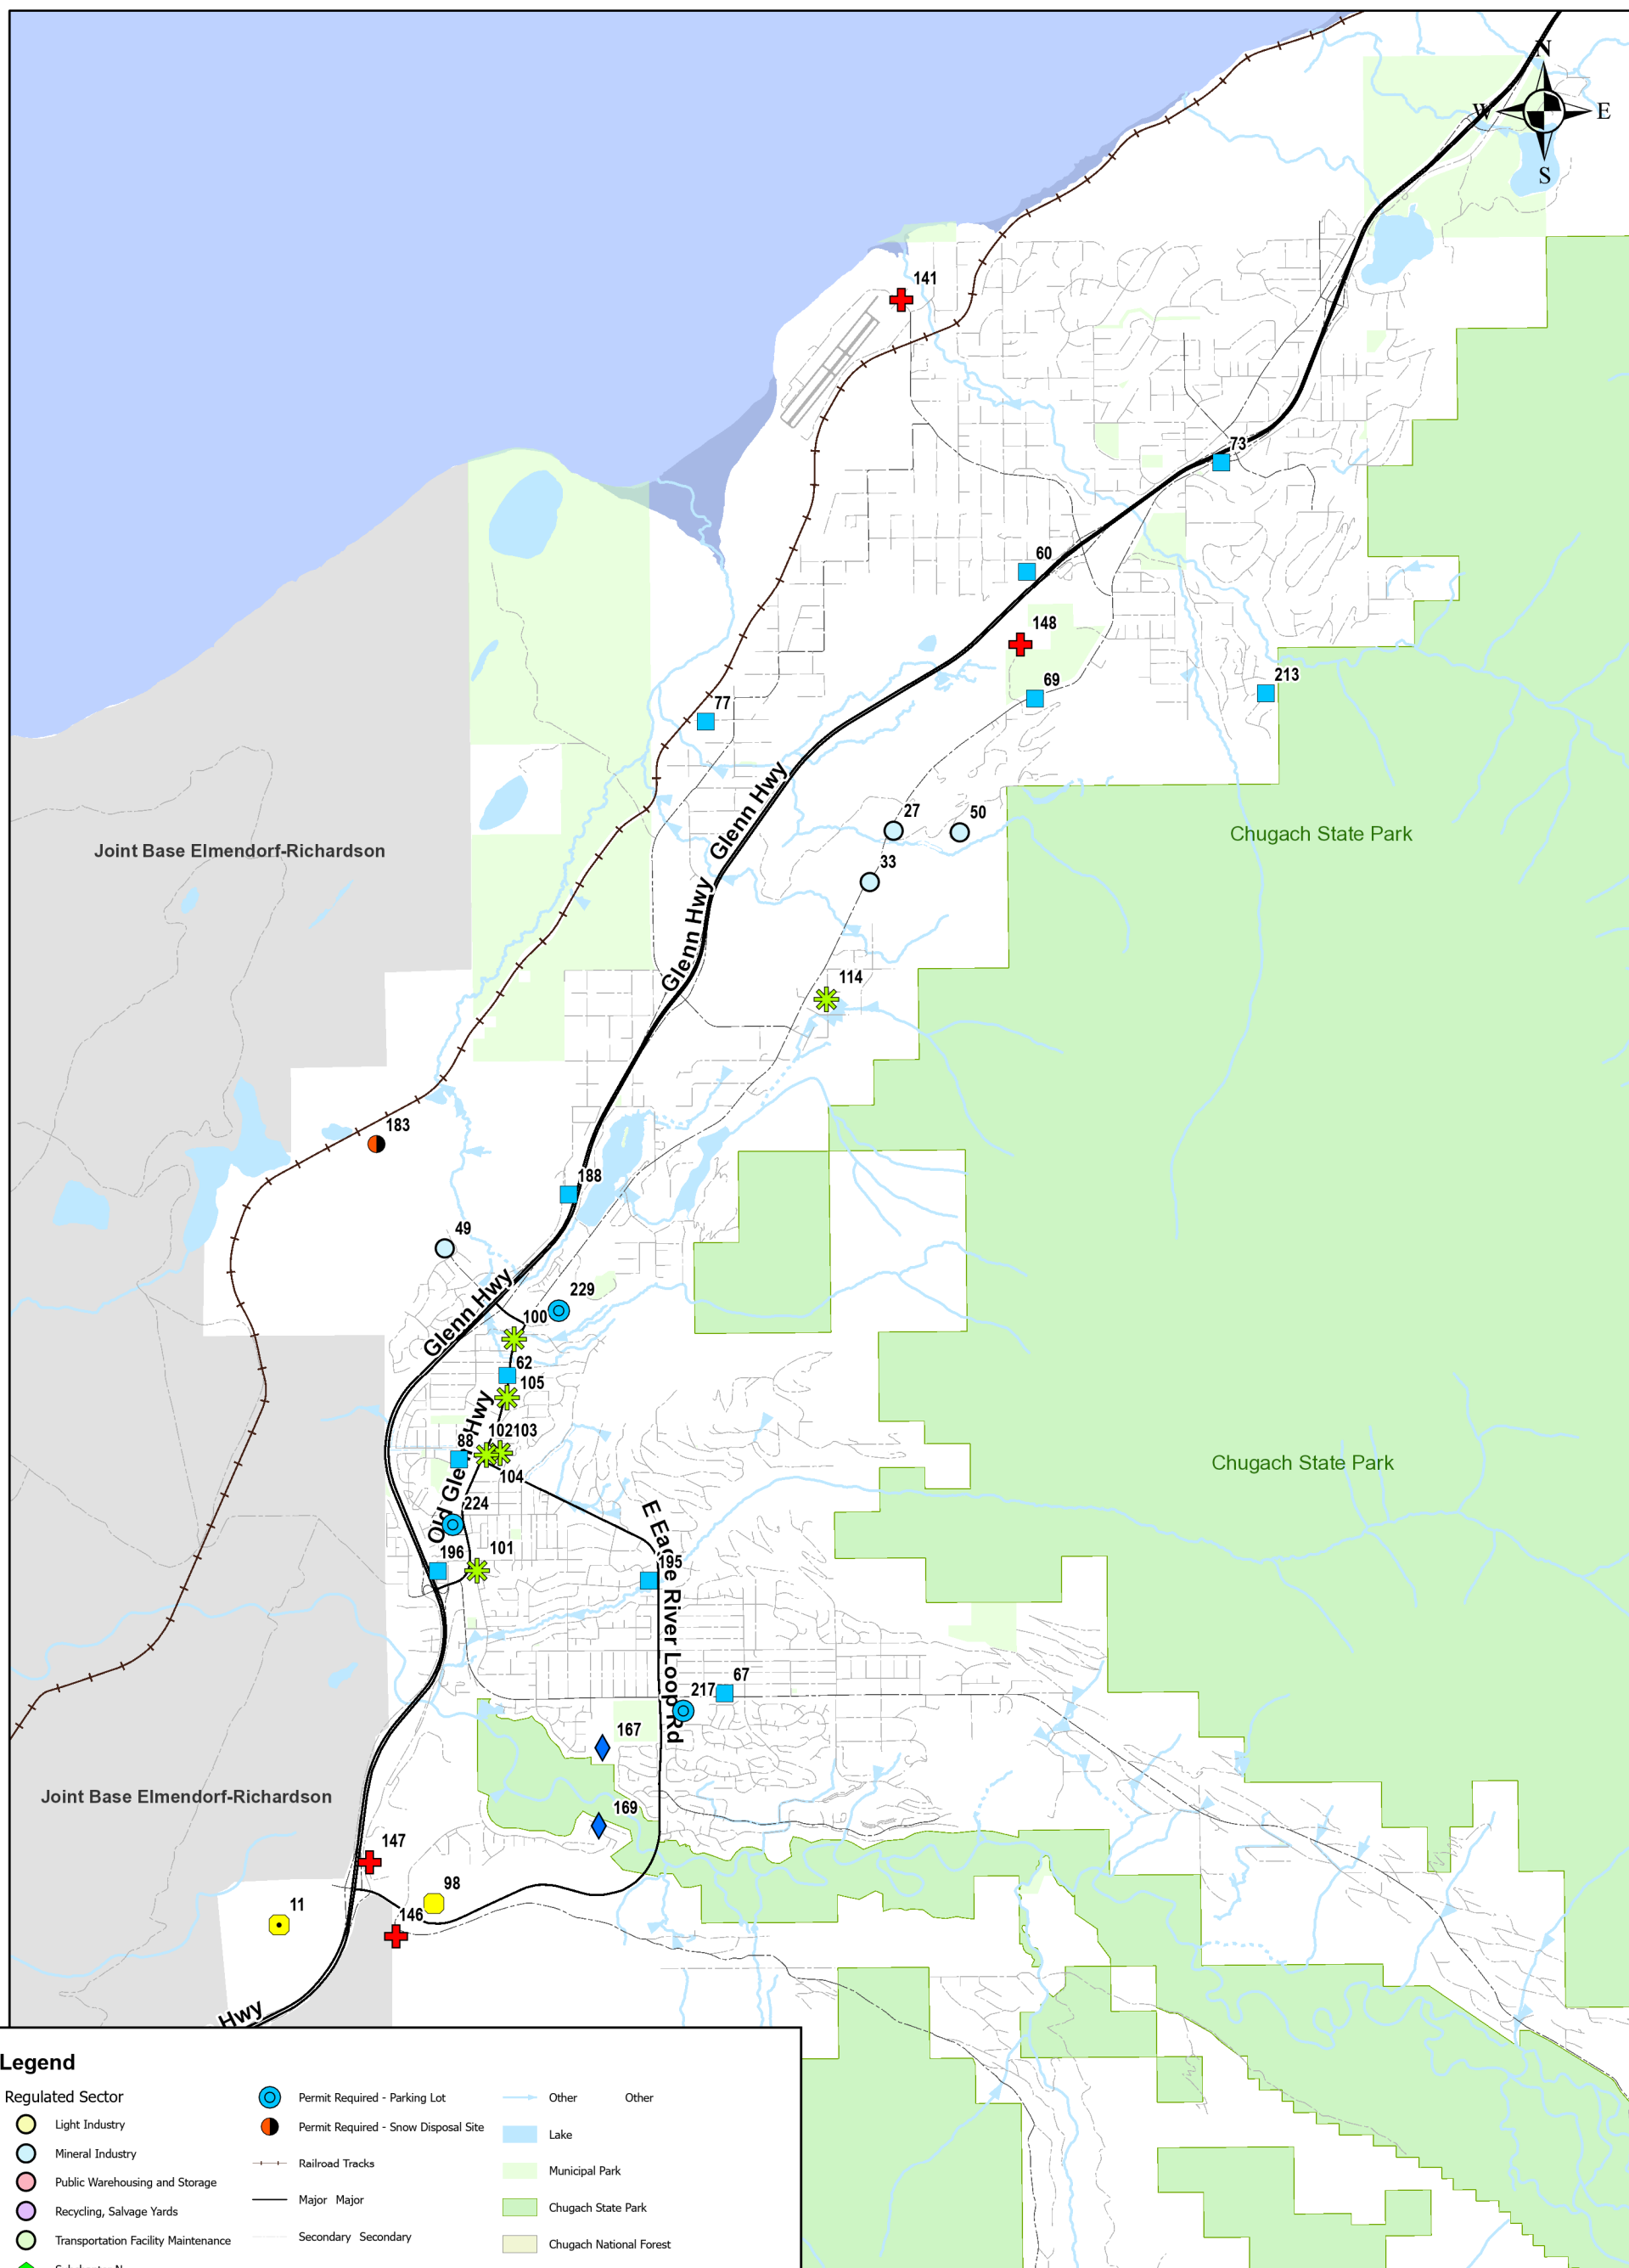

# Industrial Facilities - Anchorage

**Legend**

<b>Regulated Sector</b>	Permit Required - Parking Lot	Other	Other
Light Industry	Permit Required - Snow Disposal Site	Lake	
Mineral Industry	Railroad Tracks	Municipal Park	
Public Warehousing and Storage	Major Major	Chugach State Park	
Recycling, Salvage Yards	Secondary Secondary	Chugach National Forest	
Transportation Facility Maintenance	Airport Runway	<b>Marine</b>	
Subchapter N	<b>Stream</b>	Island	Island
Permit Required - Animal Facility	Not Classified Not Classified	Mudflat	Mudflat
Permit Required - Construction	Continuity Continuity	Coastland	Coastland
Permit Required- Car Wash	OpenChannel OpenChannel	Stream; Marine Water	Stream; Marine Water
Permit Required- Closed Landfill	Pipe	Military	
Permit Required- Open Landfill			
Permit Required- Permittee-Owned			
Other ADEC Required Permit Holder			

# Industrial Facilities - Eagle River/Chugiak

- Permit Required - Parking Lot
- Permit Required - Snow Disposal Site
- Railroad Tracks
- Major Major
- Secondary Secondary
- Local Streets
- Airport Runway
- Stream**
- Not Classified Not Classified
- Continuity Continuity
- OpenChannel OpenChannel
- Pipe Pipe

- Other Other
- Lake
- Municipal Park
- Chugach State Park
- Chugach National Forest
- Marine**
- Island Island
- Mudflat Mudflat
- Coastland Coastland
- Stream; Marine Water Stream; Marine Water
- Military